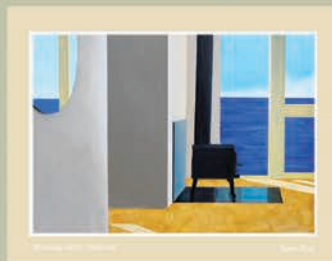

2025 Calendar

ART
WELCOMES YOU TO THE
PAINTED SALTBOX FINE ART GALLERY

Artists
Tom Alway
Peter Blais

265 Petite Riviere Rd.
PETITE RIVIERE, NS

info@paintedsaltbox.com
paintedsaltbox.com
(902) 693-1544

OPEN ALL YEAR

June

Maritime
Painted Saltbox
Fine Art Gallery
265 Petite Riviere Road
Petite Riviere
Nova Scotia
B4V 8W9
(902) 693-1544
info@paintedsaltbox.com
paintedsaltbox.com
FB/paintedsaltbox

The Maritime Painted Saltbox is an artist owned and operated Fine Art Gallery in Petite Riviere, Nova Scotia. Artists, Tom Alway and Peter Blais create bold contemporary Fine Art, Fun and Folk Art, and Art Furniture, displayed on two floors of a restored barn/studio. Gallery space includes a small "coop" and a covered 10' x 20' pergola. The Gallery has been designated a "gem" in Lunenburg County, & a "not-to-be missed" experience in the Nova Scotia Doers' and Dreamers' Guide.

© Copyright All Rights Reserved
Maritime Painted Saltbox
Fine Art Gallery