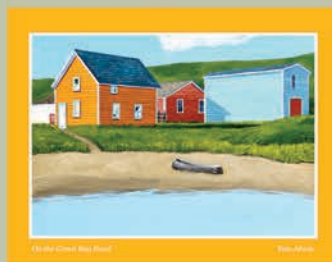

January

February

March

April

May

June

July

August

Cover Image: *Green House* by Peter Blais

The Maritime Painted Saltbox is an artist owned and operated Fine Art Gallery in Petite Riviere, Nova Scotia. Artists, Tom Alway and Peter Blais create bold contemporary Fine Art, Fun and Folk Art, and Art Furniture, displayed on two floors of a restored barn/studio. Gallery space includes a small "coop" and a covered 10' x 20' pergola. The Gallery has been designated a "gem" in Lunenburg County, & a "not-to-be missed" experience in the Nova Scotia Doers' and Dreamers' Guide.